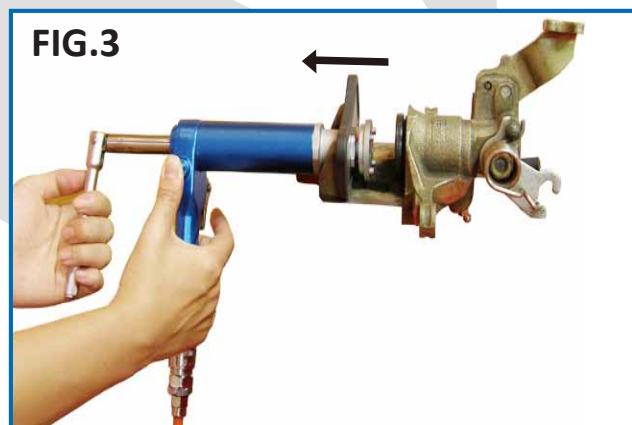

The tool is designed to be used with 5-8 bar pressure.

INSTRUCTIONS FOR USE

1. Choose an adaptor suitable for working on the brake caliper piston and fit it onto adaptor. Connect the tool to the compressed air line, making sure that it does not exceed 8 bar pressure. (Fig.1)
2. Press the release button (2) and operator lever (3) to move the push spindle forward or backward and fit the tool into the caliper.
3. Press pressure button (4) and lever (3) to rotate the brake caliper piston. (Fig.2)
4. After pushing the piston backward, press release button (2) and pull lever (3) to move the push spindle backward, releasing the tool from the caliper. (Fig.3)